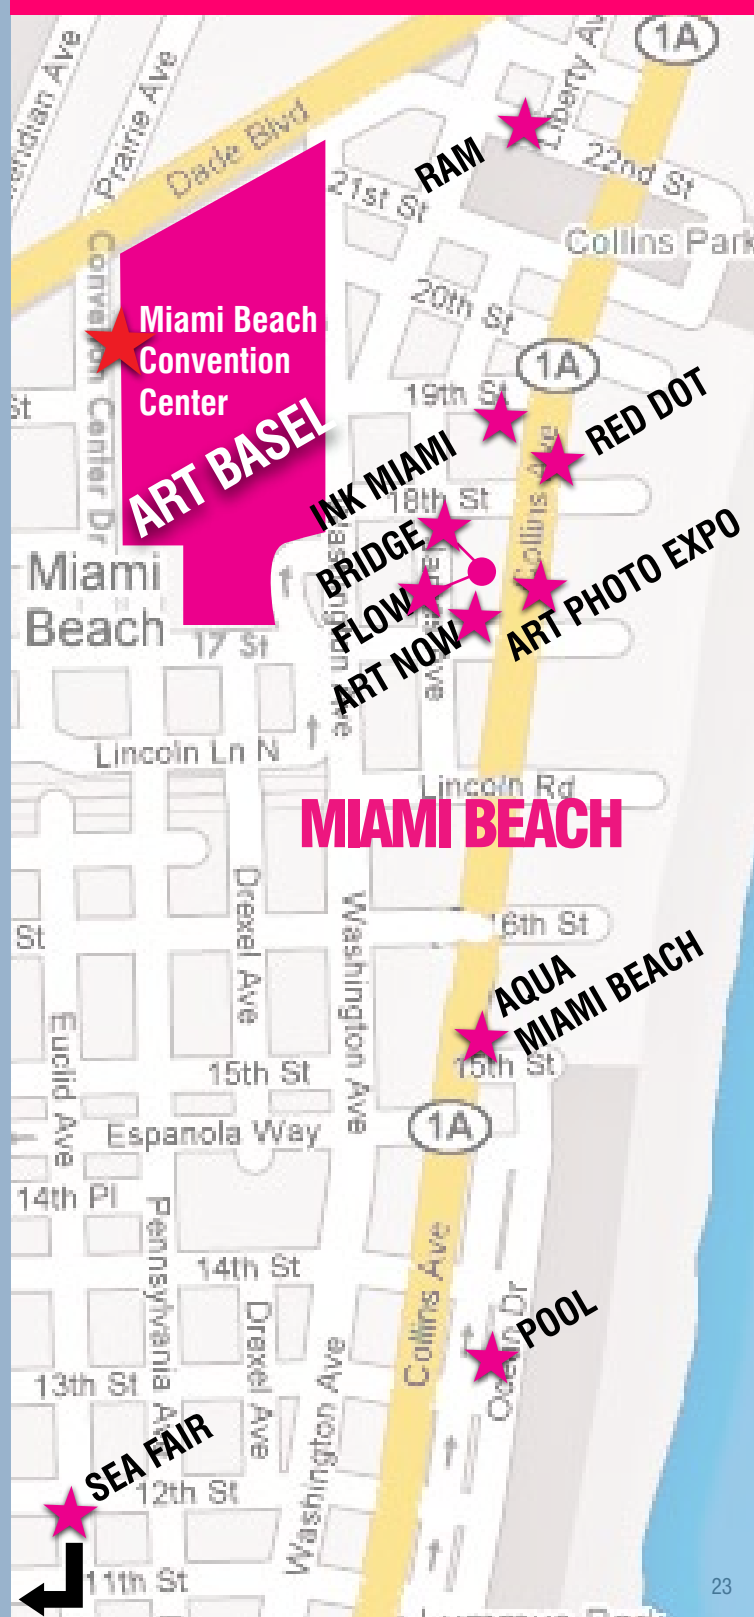

MIAMI ART TILL YOU DROP