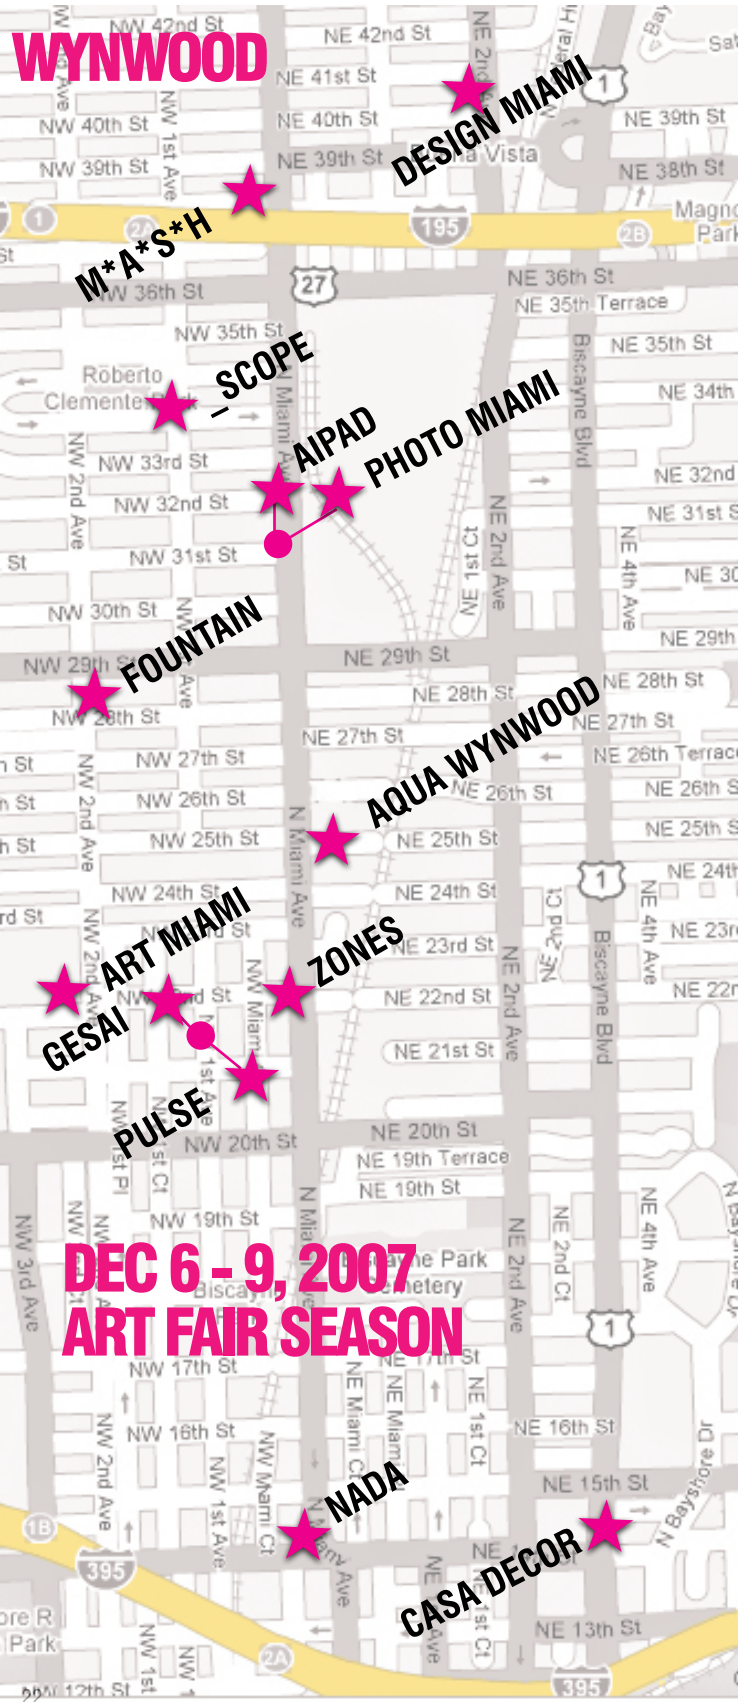

WYNWOOD

MIAMI ART TILL YOU DROP